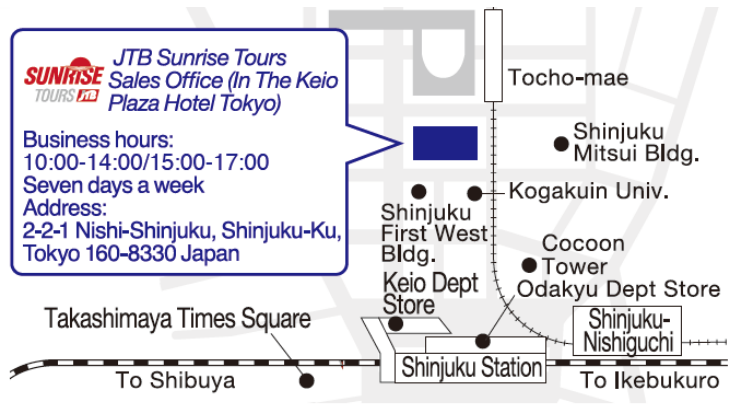

Tour Code	Adult	Child
PAS2J00204MKA	2,040	610

2 valid for 4 days **NIKKO PASS All Area**

This pass is offered at a huge discount as the normal adult price for transportation in the area is JPY 9,310, available here for just JPY 4,600!

TOUR PRICE
1 person [Japanese yen, tax included] Child: 6-11 years

Tour Code	Date	Adult	Child
PAS4J00304MKA	Apr. 20 - Apr. 26	4,600	1,180
	Jan. 1 - Apr. 19	4,230	1,060

- REMARKS**
- Pass Exchange Location: TOBU Tourist Information Center Asakusa on the 1st floor of Tobu Asakusa Sta. (Main Gate). Hours of Operation: 7:20 a.m. to 7:00 p.m.
 - On the pass use date, please show your reservation confirmation sheet and your government-issued passport at the TOBU Tourist Information Center Asakusa. You'll be presented with your pass after confirmation. *Passes can be picked up starting from one day before the reservation date until the reservation date. If changes to the pass are required on the day of use, a fee of JPY 220 will be charged at the window for each pass.
 - The extra fee for the Limited Express Spacia is not included in this pass. If riding a limited express, please purchase a limited express ticket separately.
- [Operating Company] Tobu Railway Co., LTD. [Cancellation Charge] 4 days before the day of the tour: 100%

SUNRISE TOURS JTB Sunrise Tours
Sales Office (In The Keio Plaza Hotel Tokyo)
Business hours:
10:00-14:00/15:00-17:00
Seven days a week
Address:
2-2-1 Nishi-Shinjuku, Shinjuku-Ku,
Tokyo 160-8330 Japan